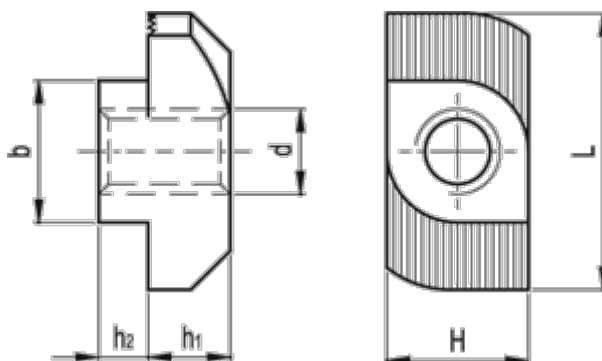

Data Sheet

Article number: 20651384A

Description: E+G Dowels for T-slots
GN 505-8-M5-OB

Measures

$b -0.1 -0.5 = 8$

$d = M5$

$H -0.1 -0.5 = 8$

$h1 -0.4 = 5.0$

$h2 = 1.6 -0.4$

$L +/-0.5 = 16$

Weight (g) = 7